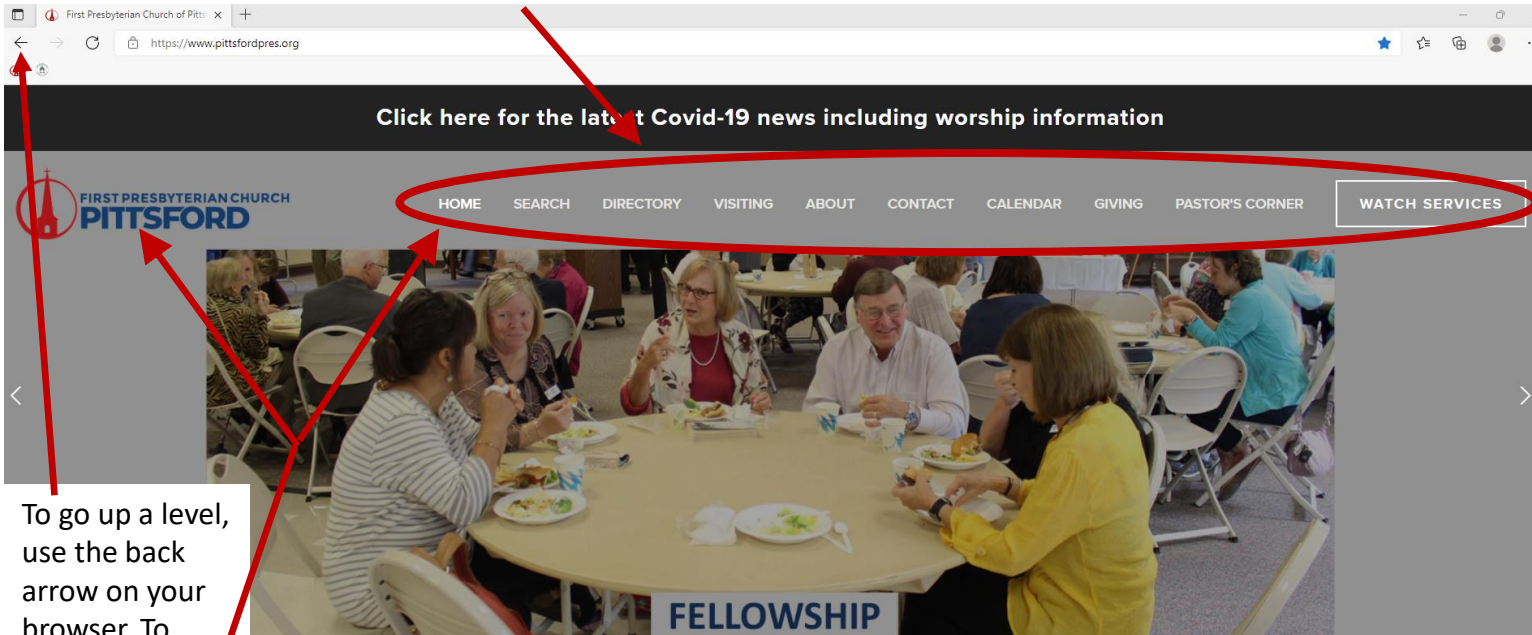

How to Navigate the FPC Website

Either enter www.pittsfordpres.org into your browser or search for **Pittsford Presbyterian Church**

From the homepage these menu tabs allow you dig into the remainder of the website.

Some devices (especially phones and tablets) may have 3 bars rather than tabs – click on the bars to see the menu

The middle of the homepage has buttons to take you to the most popular pages.
Also, some Quick Links to take you other popular pages.
The bottom of the homepage has some additional links – some of which require you to login.