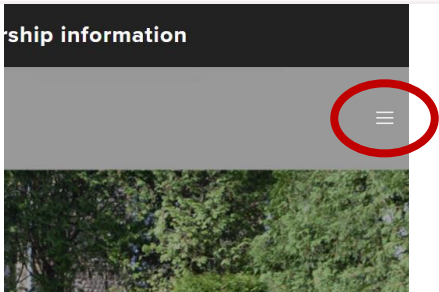

Some devices (especially phones and tablets) may have 3 bars rather than tabs – click on the bars to see the menu

The middle of the homepage has buttons to take you to the most popular pages.
Also, some Quick Links to take you other popular pages.
The bottom of the homepage has some additional links – some of which require you to login.

Warning Messages
Some web browsers and anti-virus software may give you an ominous-looking warning that our website is dangerous and advise you not to proceed. This simply means that the software does not have our site on their list of known 'safe' websites. There is nothing wrong with our website and you may proceed with confidence.

Questions? Contact Jeff Steele